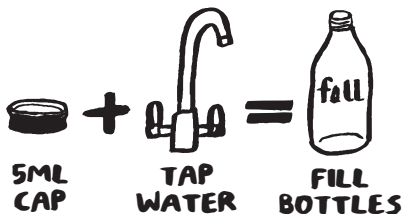

NO PROBLEMS ONLY DILUTIONS

20 x  + TAP = KITCHEN CLEAN

10 x  + TAP = ALL PURPOSE

1 x  + TAP = FLOOR CLEAN

THE CHARTS

EVERYTHING CLEAN	100ML	200 ML	400 ML	1L
TAP WATER	400ML	800ML	1600ML	4L
KITCHEN CLEAN	500ML	1L	2L	5L
EVERYTHING CLEAN	50ML	100ML	200ML	500ML
TAP WATER	450ML	900ML	1600ML	4500ML
ALL PURPOSE	500ML	1L	2L	5L
EVERYTHING CLEAN	5ML	10ML	20ML	50ML
TAP WATER	495ML	990ML	1980ML	4950ML
FLOOR CLEAN	500ML	1L	2L	5L